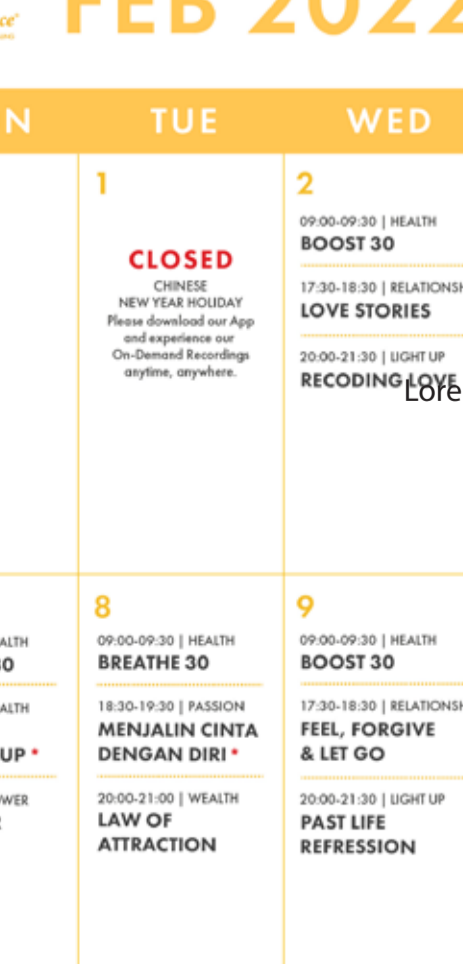

JOIN OUR ONLINE

Wellness Membership

From SGD69 per month*

DOWNLOAD OUR APP: THE GOLDEN SPACE GLOBAL

THIS MONTH'S WORKSHOP & CLASSES FEB 2022